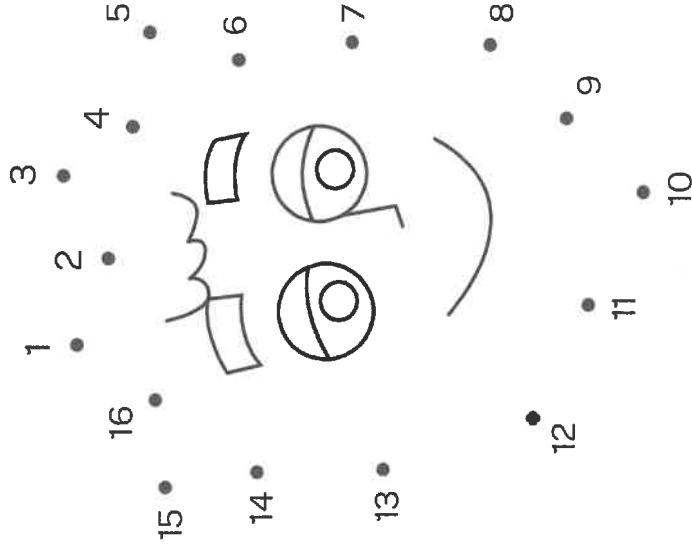

Who do you SEE in church today?

Your teacher? Your pastor? Someone else in your church family?
Draw a picture of them. Have them sign your picture!

Pastor Donna, will you
sign my picture, please?

The Road to Emmaus

Pre-Reader

TODAY'S THEME IS RECOGNIZE.

Cleopas and his friend were joined by someone special as they walked.

Can you connect the dots to discover who?

It was a big surprise to them!
How about you?

Fold here

Whirl Year Blue Spring Director Guide. wearesparkhouse.org. © 2018 Sparkhouse. All rights reserved.
May be reproduced for local use only provided each copy carries this notice.

The ROAD to Emmaus.

Cleopas and his friend met someone on their trip.
Help them get through the maze to Emmaus.